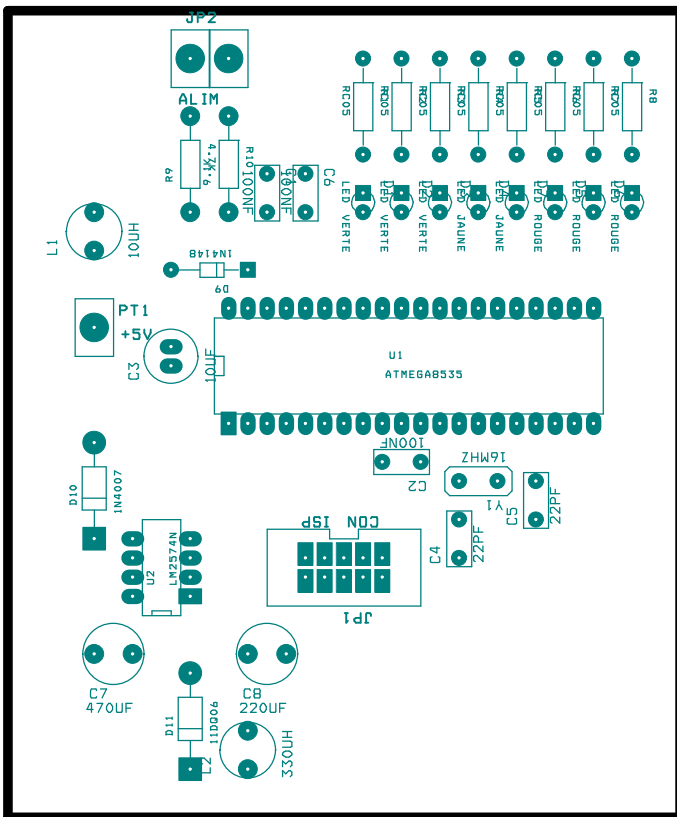

Title		
Arsen ARAKELIAN et Clément GALLIER		
Size	Document Number	Rev
A	<Doc>	1
Date:	Thursday, September 19, 2013	Sheet 1 of 1

Face TOP

D8

FACE AST

FACE DRD

DRILL CHART				
SYM	DIAM	TOL	QTY	NOTE
x	0.031		112	
+	0.039		14	
o	0.039		3	
TOTAL			129	